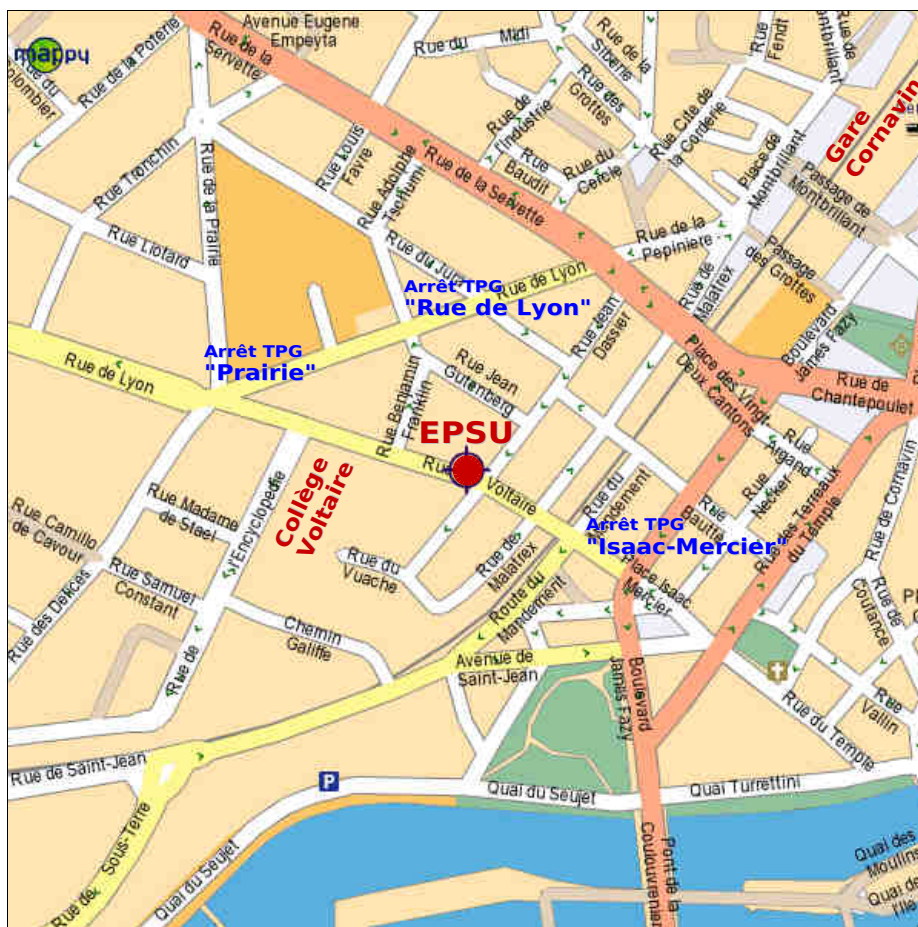

Pour nous trouver à Genève :
Locate us in Geneva:

École EPSU · Rue Voltaire 12 · 1201 Genève · ☎ 022 344 58 02

L'École se trouve à proximité de la Gare Cornavin, tout près du Collège Voltaire. Transports publics : arrêts TPG "Prairie" (bus 6, 19, 27) et "Rue de Lyon" (bus 3, 9, 10 et 6, 19, 27), et arrêt de tram "Isaac-Mercier" (trams 13, 15, 16 en provenance de Cornavin).

The School is located in the vicinity of Geneva Main Station (Cornavin). Public transport: bus stops "Prairie" (buses 6, 19, 27) and "Rue de Lyon" (buses 3, 9, 10 and 6, 19, 27), and tramway stop "Isaac-Mercier" (lines 13, 15, 16 from Cornavin).